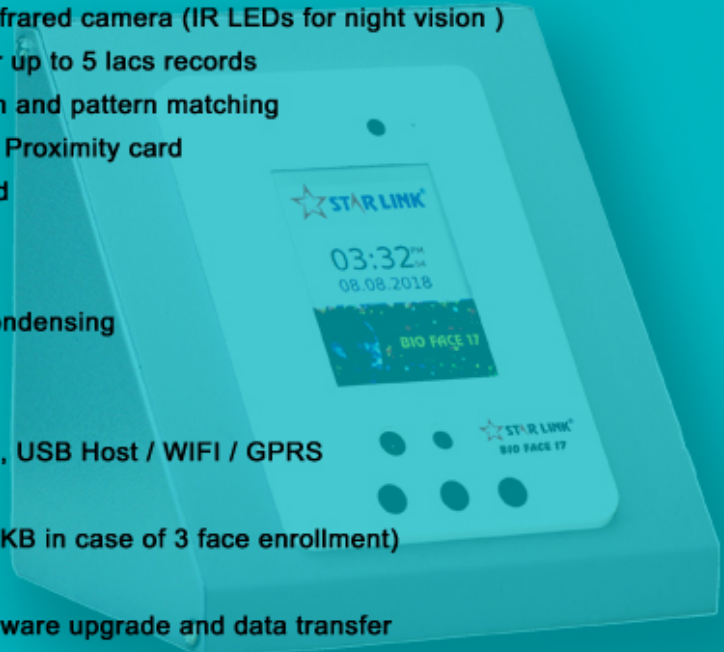

BIO - FACE READER

Complete Customized Solution For Attendance & Access Control

BIO - FACE READER

User Capacity - 10,000 Face Templates
Recording Capacity - 5 Lacs transaction
High Resolution Infrared Camera
Build in Battery (4800mAh)
Upto 6 to 6.5 hours back-up
Voice Guided Message in Hindi/English

FACE / CARD READER

WWW.STARLINKINDIA.COM

BIO FACE READER-A PANACHE OF STYLE AND GRANDEUR

BIO - FACE READER

Processor	Cortex A7 Dual Core, 1Ghz
User Capacity	Enrol upto 10,000 users (One face enrollment)
Display	3.2", 240x320 TFT color 262K
Keypad	Touch, Alphanumeric
Dimension/ Weight	L:165mm H:165mm W:135mm / weight: 1.3kg
Camera	High resolution infrared camera (IR LEDs for night vision)
Recording Capacity	Max 1000 days or up to 5 lacs records
Recognition Algorithm	Feature extraction and pattern matching
Verification Method	Face recognition/ Proximity card
Verification Speed	Les than 1 second
Operating Distance	40 - 80cm
Operating Temperature	5 to 45°C
Operating Humidity	20 to 90% non-condensing
Power	Max.15 watt
Environment Light	0-500 Lux
Communication Method	Standard TCP /IP, USB Host / WIFI / GPRS
Installation Method	Wall Mounting
Template Size Storage	4KB Per User (12KB in case of 3 face enrollment)
Identification Time	1~2 Second
USB Port	Pen Drive for firmware upgrade and data transfer
Connectivity Port	RJ45 Port for Ethernet Connectivity
Visual Indicator	Green/Red for Acceptance & Rejection
Audio Indicator	Voice-Guided message (Adjustable volume)
Battery Backup	In-built battery 11.1V, 4800 mAh backup up-to 6 to 6.5 hours on Continues punching and stand by up 20 hours
Per Punch Size	34 byte