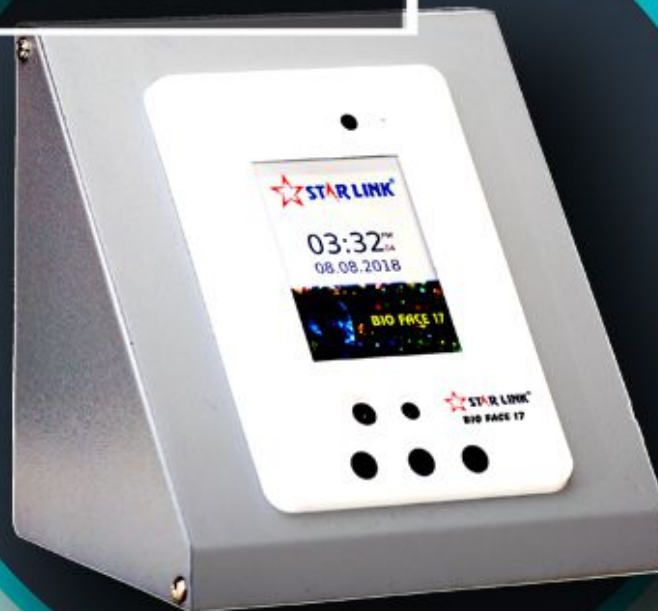

BIO - FACE READER

Complete Customized Solution For Attendance & Access Control

BIO - FACE READER

User Capacity - 10,000 Face Templates
Recording Capacity - 5 Lacs transaction
High Resolution Infrared Camera
Build in Battery (4800mAh)
Upto 6 to 6.5 hours back-up
Voice Guided Message in Hindi/English

FACE / CARD READER

WWW.STARLINKINDIA.COM

BIO FACE READER-A PANACHE OF STYLE AND GRANDEUR

BIO - FACE READER

Processor	Cortex A7 Dual Core, 1Ghz
User Capacity	Enrol upto 10,000 users (One face enrollment)
Display	3.2", 240x320 TFT color 262K
Keypad	Touch, Alphanumeric
Dimension/ Weight	L:165mm H:165mm W:135mm / weight: 1.3kg
Camera	High resolution infrared camera (IR LEDs for night vision)
Recording Capacity	Max 1000 days or up to 5 lacs records
Recognition Algorithm	Feature extraction and pattern matching
Verification Method	Face recognition/ Proximity card
Verification Speed	Les than 1 second
Operating Distance	40 - 80cm
Operating Temperature	5 to 45°C
Operating Humidity	20 to 90% non-condensing
Power	Max.15 watt
Environment Light	0-500 Lux
Communication Method	Standard TCP /IP, USB Host / WIFI / GPRS
Installation Method	Wall Mounting
Template Size Storage	4KB Per User (12KB in case of 3 face enrollment)
Identification Time	1~2 Second
USB Port	Pen Drive for firmware upgrade and data transfer
Connectivity Port	RJ45 Port for Ethernet Connectivity
Visual Indicator	Green/Red for Acceptance & Rejection
Audio Indicator	Voice-Guided message (Adjustable volume)
Battery Backup	In-built battery 11.1V, 4800 mAh backup up-to 6 to 6.5 hours on Continues punching and stand by up 20 hours
Per Punch Size	34 byte