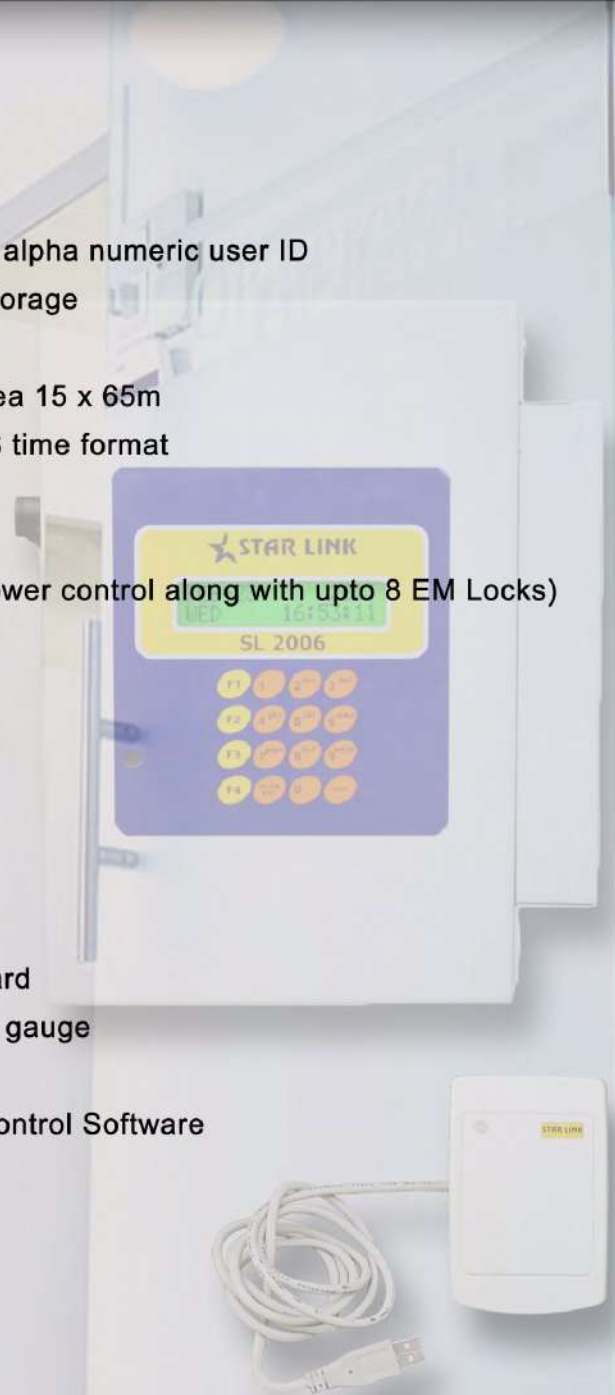

ACCESS CONTROL

Technical Specifications :-

32 bit RISC Micro Controller

2 MB Flash with data storage of 62,500 records with 8 digit alpha numeric user ID

Memory Card support up to 4GB for data transfer or data storage

Card Enrollment 15,000 - 50,000 records

16 x 2 character alpha numeric backlit LCD with window area 15 x 65m

LCD display DD-MM-YYYY, day of the week and HH:MM:SS time format

Time keeping: Built in 24 hours Quartz real time clock

Power supply: 12V DC

(Star Link 12V 8Amp. SMPS power supply is suitable for power control along with upto 8 EM Locks)

Screw Connector strip make connection easy and reliable

Piezo electric buzzer to accept and reject audio indication

Numbers of Doors Control: 8/4

Numbers of readers Connected: 15/8

Multiple access group to restrict access area wise

Manual Switch Options in place of EXIT reader

Door Sensor options for door open time monitor

Reader Supportes RS 485 types Smart card or Proximity card

RS 485 networking range -60 meters or depends upon wire gauge

Lock to Controller distance: Depends upon wire resistance

Various reports through Star Link window based "Access Control Software

Dimensions: 21cm x 14cm x 5 cm

Weight: 1.1 Kg

Works on AC input voltage 180 - 260 volts 50 Hz

Operating Temperature 5 - 50°C

Humidity 10 - 90% Non-Condensing